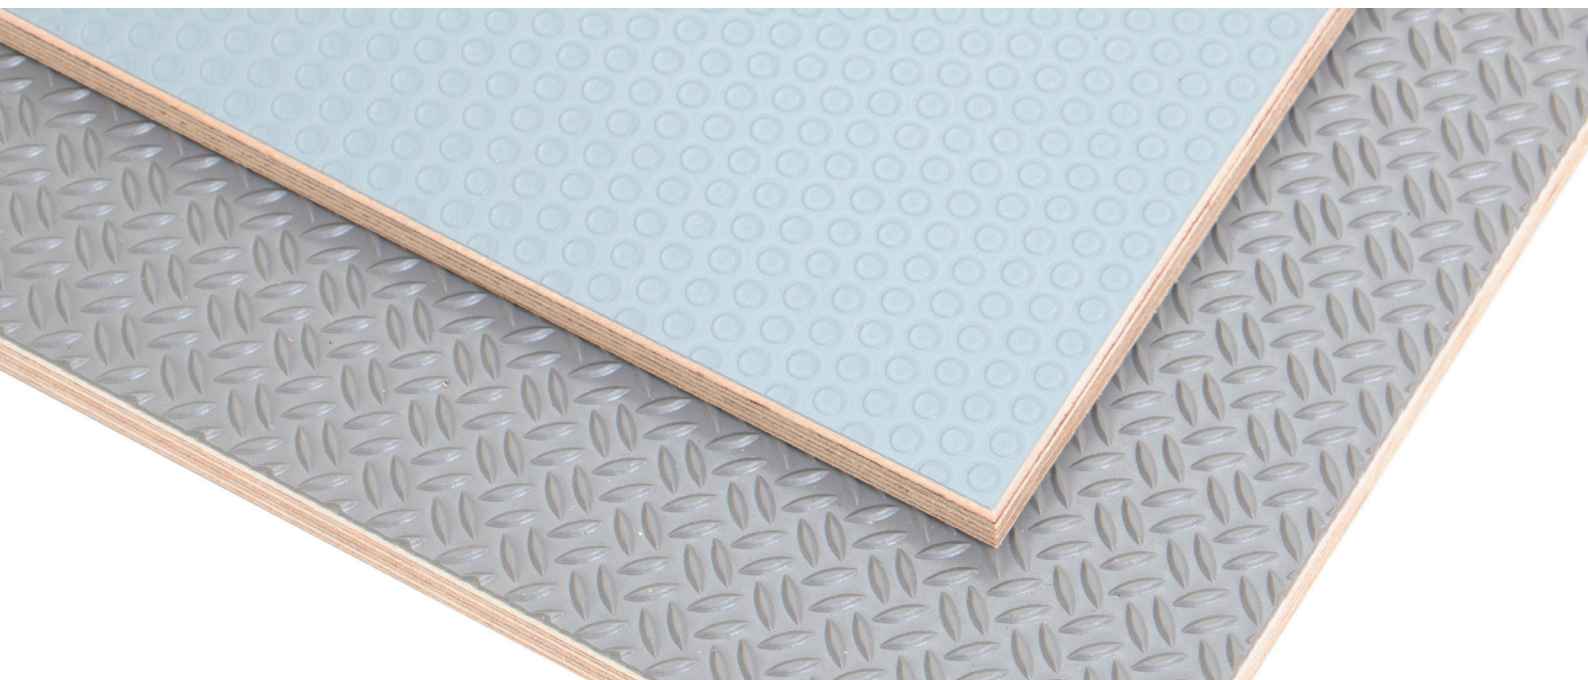

## Textured

### With a durable slip-resistant plastic coating

KoskiFutura Textured is strong birch plywood coated with a slip-resistant plastic coating. The tough and elastic polypropylene surface maintains its original colour over the years even when exposed to changing weather conditions. The coating also provides an easy to clean hygienic surface.

Strong and rigid birch plywood combined with a tough slip resistant coating make KoskiFutura Textured an ideal flooring material for the various needs of transport and construction industries. The elastic and durable coating protects the plywood against moisture penetration.

KoskiFutura Textured is suitable especially for vehicle floors, terrace floors, sports hall and play ground facilities, offices, shops and exhibitions.

ANTISLIP

WEAR  
RESISTANT

EASY TO  
CLEAN

ECO-  
FRIENDLY