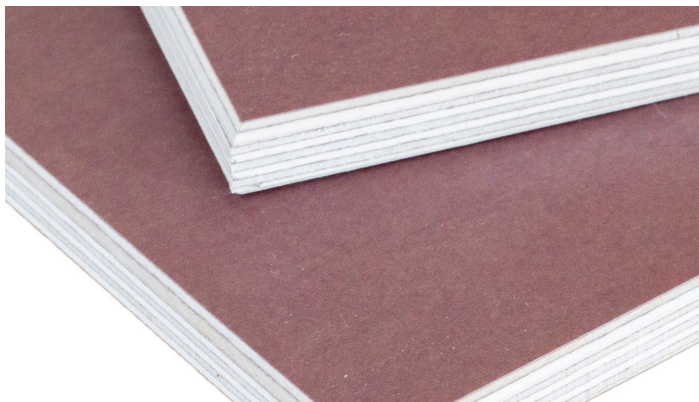

KoskiFutura Antislip

- Birch plywood coated with glass fibre reinforced plastic
- Durable slip resistance surface black or grey
- Thickness 9 - 30 mm
- Panel Sizes up to 1525 x 3600 mm