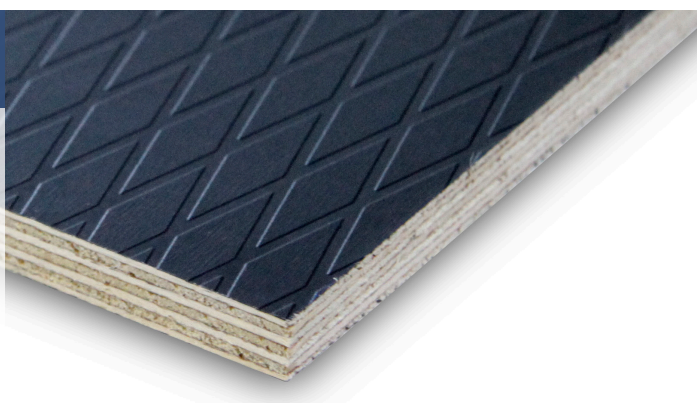

KoskiGranite

- Coated birch plywood or chipboard imprinted with mesh, crown, carat or ruby pattern
- Multicolor special coating
- Thickness: 9 - 30 mm
- Panel sizes up to 1880 x 4000 mm

Vehicle products by Koskisen plywood

FLOORS

KoskiRuby

- Coated birch plywood imprinted with a hexagonal ruby pattern
- Film weights 220g/m² to 440g/m², dark brown, black, light or dark grey, silver grey
- Thickness: 9 - 30 mm
- Panel sizes up to 1880 x 4000 mm

KoskiDiamond

- Coated birch plywood imprinted with various diamond embossing
- Film weights from 220g/m² to 800g/m²
- Thickness: 9 - 30 mm
- Panel sizes up to 1525 x 3050 mm

KoskiBond F

- Coated birch plywood with fire properties combined with good adhesion properties
- Fire certificate EN 45545-2 (08/2013) fulfills R10 Hazard level HL3
- Thickness: 4 - 30 mm
- Panel sizes up to 1525 x 3050 mm