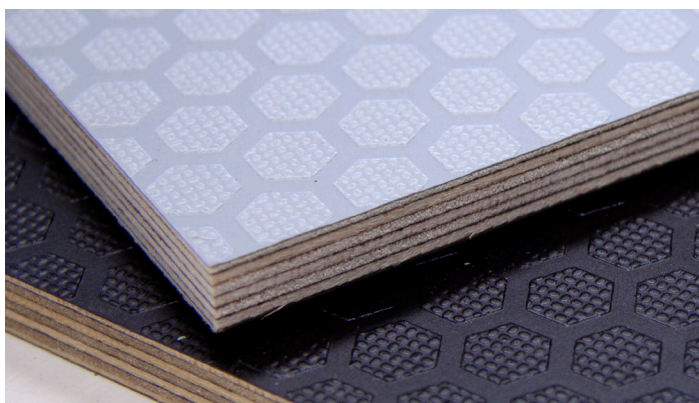

KoskiCrown

- Coated birch plywood imprinted with circle crown pattern
- Film weights 220/m² to 440g/m², dark brown, black, light or dark grey, silver grey
- Thickness 9 - 30 mm
- Panel sizes up to 1880 x 4000 mm

KoskiDeck

- Coated birch plywood with a slip resistant wire mesh pattern
- Film weights from 120g/m² up to 440g/m², dark brown, light and dark grey
- Thickness: 6,5 - 30 mm
- Panel sizes up to 1880 x 4000 mm

KoskiGranite

- Coated birch plywood or chipboard imprinted with mesh, crown, carat or ruby pattern
- Multicolor special coating
- Thickness: 9 - 30 mm
- Panel sizes up to 1880 x 4000 mm

Vehicle products by Koskisen plywood

FLOORS

KoskiRuby

- Coated birch plywood imprinted with a hexagonal ruby pattern
- Film weights 220g/m² to 440g/m², dark brown, black, light or dark grey, silver grey
- Thickness: 9 - 30 mm
- Panel sizes up to 1880 x 4000 mm