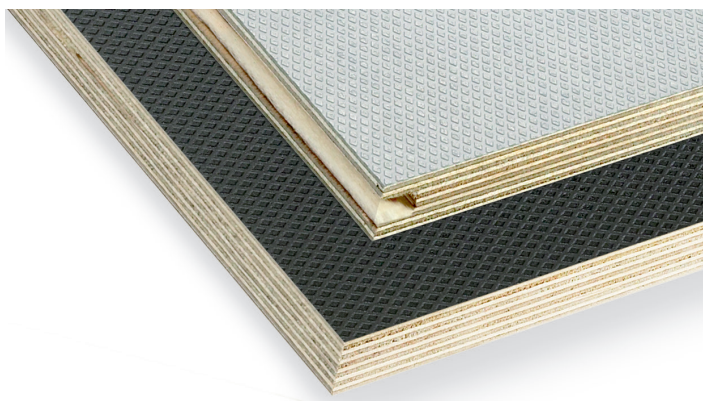

Vehicle products by Koskisen plywood

FLOORS

KoskiCarat

- Coated birch plywood imprinted with thousands of small raised diamond shapes
- Film weights from 220 g/m² to 440g/m², dark brown, light or dark grey, silver grey
- Thickness: 9 - 30 mm
- Panel sizes up to 1880 x 4000 mm

KoskiCrown

- Coated birch plywood imprinted with circle crown pattern
- Film weights 220/m² to 440g/m², dark brown, black, light or dark grey, silver grey
- Thickness 9 - 30 mm
- Panel sizes up to 1880 x 4000 mm

KoskiDeck

- Coated birch plywood with a slip resistant wire mesh pattern
- Film weights from 120g/m² up to 440g/m², dark brown, light and dark grey
- Thickness: 6,5 - 30 mm
- Panel sizes up to 1880 x 4000 mm

KoskiGranite

- Coated birch plywood or chipboard imprinted with mesh, crown, carat or ruby pattern
- Multicolor special coating
- Thickness: 9 - 30 mm
- Panel sizes up to 1880 x 4000 mm

Vehicle products by Koskisen plywood