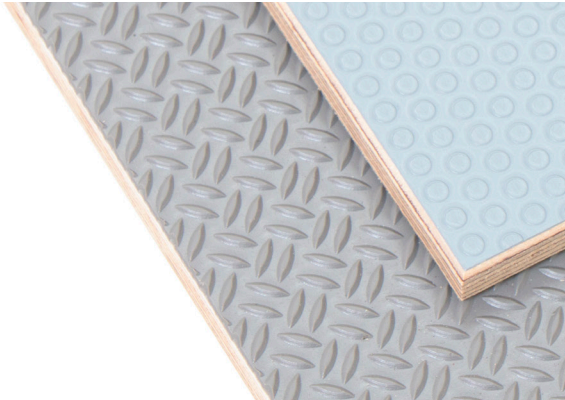

KoskiFutura Antislip

- Birch plywood coated with glass fibre reinforced plastic
- Durable slip resistance surface black or grey
- Thickness 9 - 30 mm
- Panel Sizes up to 1525 x 3600 mm

•••••
Koskisen

Tehdastie 2 | 16600, Järvelä

p. 020 553 41 | info@koskisen.com

Vehicle products by Koskisen plywood

FLOORS

KoskiFutura Textured

- Plastic coated birch plywood
- Thickness: 4 - 30 mm
- Panel sizes up to 1525 x 3600 mm

KoskiSound

- Birch plywood with 4 mm sound barrier in the middle of the board
- Thickness 12 - 21 mm
- Available also film faced
- Panel sizes up to 1450 x 3000 mm