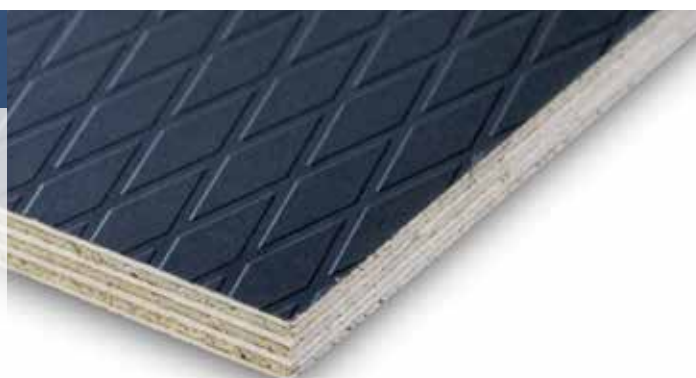

KoskiDiamond

- Coated birch plywood imprinted with various diamond embossing
- Film weights from 220g/m² to 800g/m²
- Thickness: 9 - 30 mm
- Panel sizes up to 1525 x 3050 mm