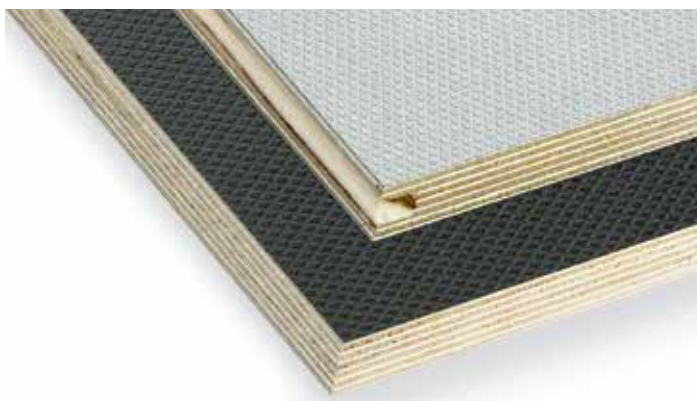

Vehicle products by Koskisen plywood

FLOORS

KoskiCarat

- Coated birch plywood imprinted with thousands of small raised diamond shapes
- Film weights from 220 g/m² to 440g/m², dark brown, light or dark grey, silver grey
- Thickness: 9 - 30 mm
- Panel sizes up to 1880 x 4000 mm

KoskiCrown

- Coated birch plywood imprinted with circle crown pattern
- Film weights 220/m² to 440g/m², dark brown, black, light or dark grey, silver grey
- Thickness 9 - 30 mm
- Panel sizes up to 1880 x 4000 mm

KoskiDeck

- Coated birch plywood with a slip resistant wire mesh pattern
- Film weights from 120g/m² up to 440g/m², dark brown, light and dark grey
- Thickness: 6,5 - 30 mm
- Panel sizes up to 1880 x 4000 mm

KoskiGranite

- Coated birch plywood or chipboard imprinted with mesh, crown, carat or ruby pattern
- Multicolor special coating
- Thickness: 9 - 30 mm
- Panel sizes up to 1880 x 4000 mm

Vehicle products by Koskisen plywood